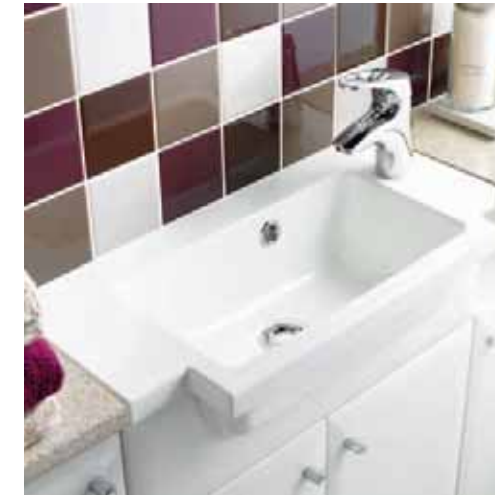

Fitted perfectly to hand is our tissue roll unit offering instant access with additional storage below.

Completing the maximisation of available space our dual flush Cistern which fits perfectly within the slimline base cabinets.