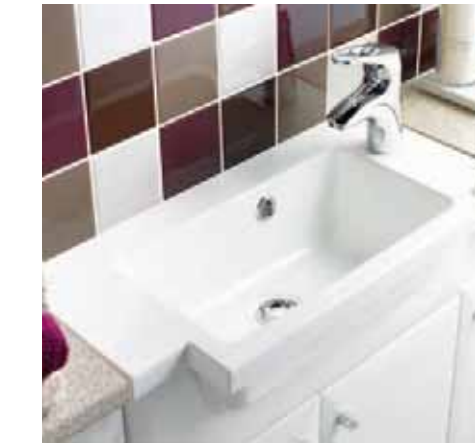

Create your perfect bathroom by adding our cleverly designed range of accessories.

8mm Feature glass shelf with chrome support bracket

Alu box illuminated light shelves

Standard height mirror wall cabinets with Star overlights.

Standard Ceramic Semi-recess basin

Slimline Lupi Semi-recess Slab basin

Standard Lupi Semi-recess Slab basin

Standard in-line Slab basin

Square Vessel Sit-on basin

Oval Vessel Sit-on basin

Waste Bin

Concealed dual flush cistern with chrome push button system