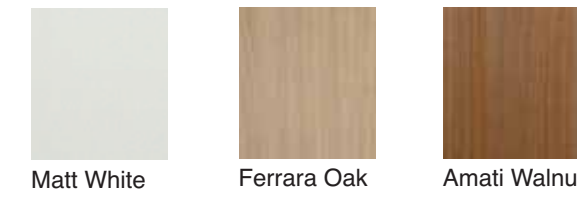

Cabinet Colour Suggestions

Matt White
Ferrara Oak
Amati Walnut